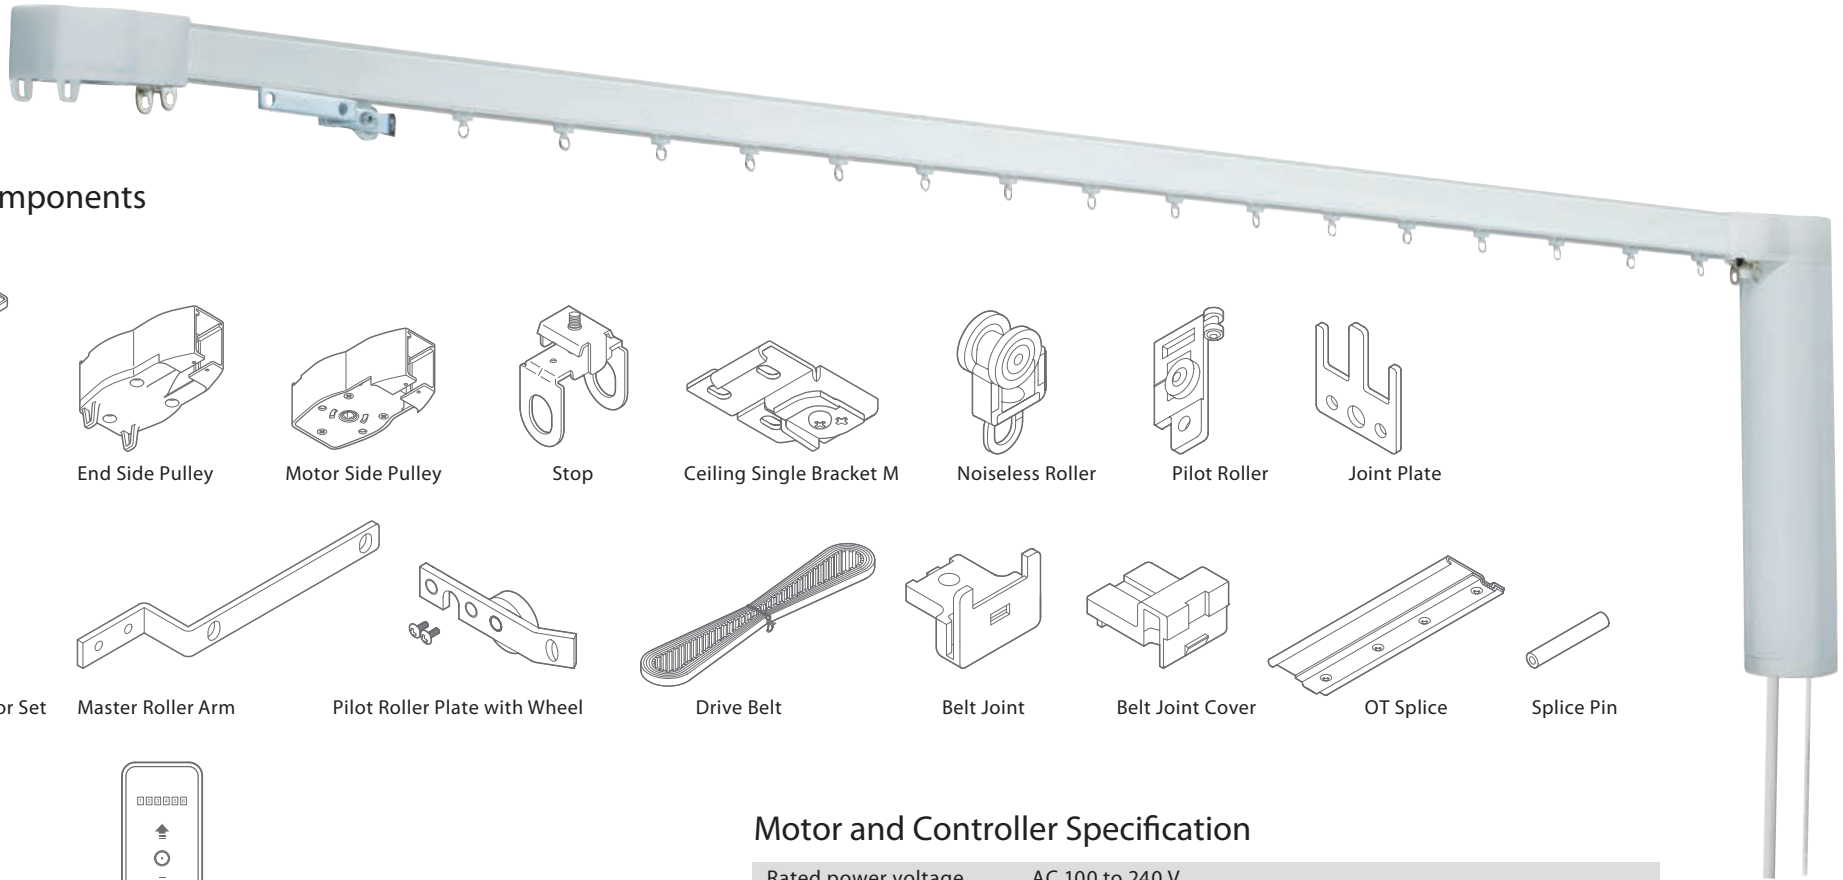

Product Specification

Ti-8040 Components

Motor and Controller Specification

Rated power voltage	AC 100 to 240 V
Rated power frequency	50/60 Hz
Power consumption	During stand by: 2.5 W or lower / Max. load operation: 90 W
Operating voltage	DC 5 V
Operating current	5 mA
Power rating	0.6 A (AC 240 V), 1.4 A (AC 100 V)
Operating speed	8 sec./m
Rated current	0.8 N.m
Ambient temperature	0 to 50°C (non-condensing)
Time rating	4 min. (continuous operation)