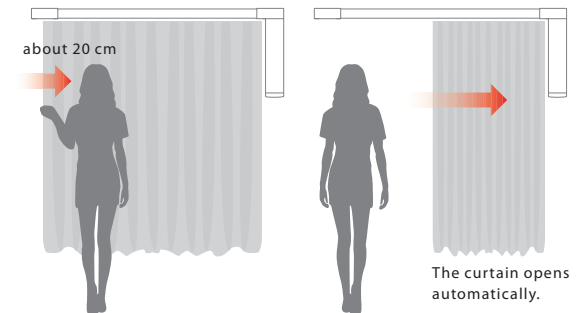

Touch motion system for your home

The "Touch Motion" system allows opening / closing of curtains without using any switch. The "Touch Motion" can be switched off if required.

You can not find the remote-control