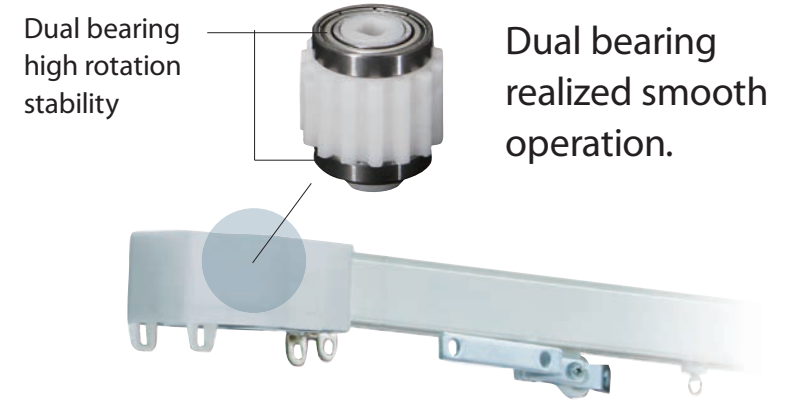

## Safety—Hand-draw System for Hotel

With manual operation the curtain can be pulled by hand as smoothly as a hand-draw manual track with no damage to system.

Blackout

Outlet is disconnected

Anyone can operate the opening and closing by hand, both adults and children