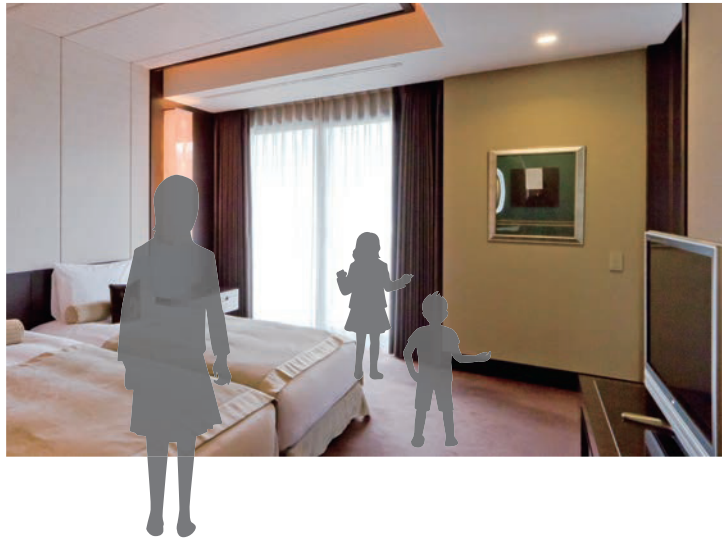

## Safety—Hand-draw System for Hotel

With manual operation the curtain can be pulled by hand as smoothly as a hand-draw manual track with no damage to system.

Blackout

Outlet is disconnected

Anyone can operate the opening and closing by hand, both adults and children