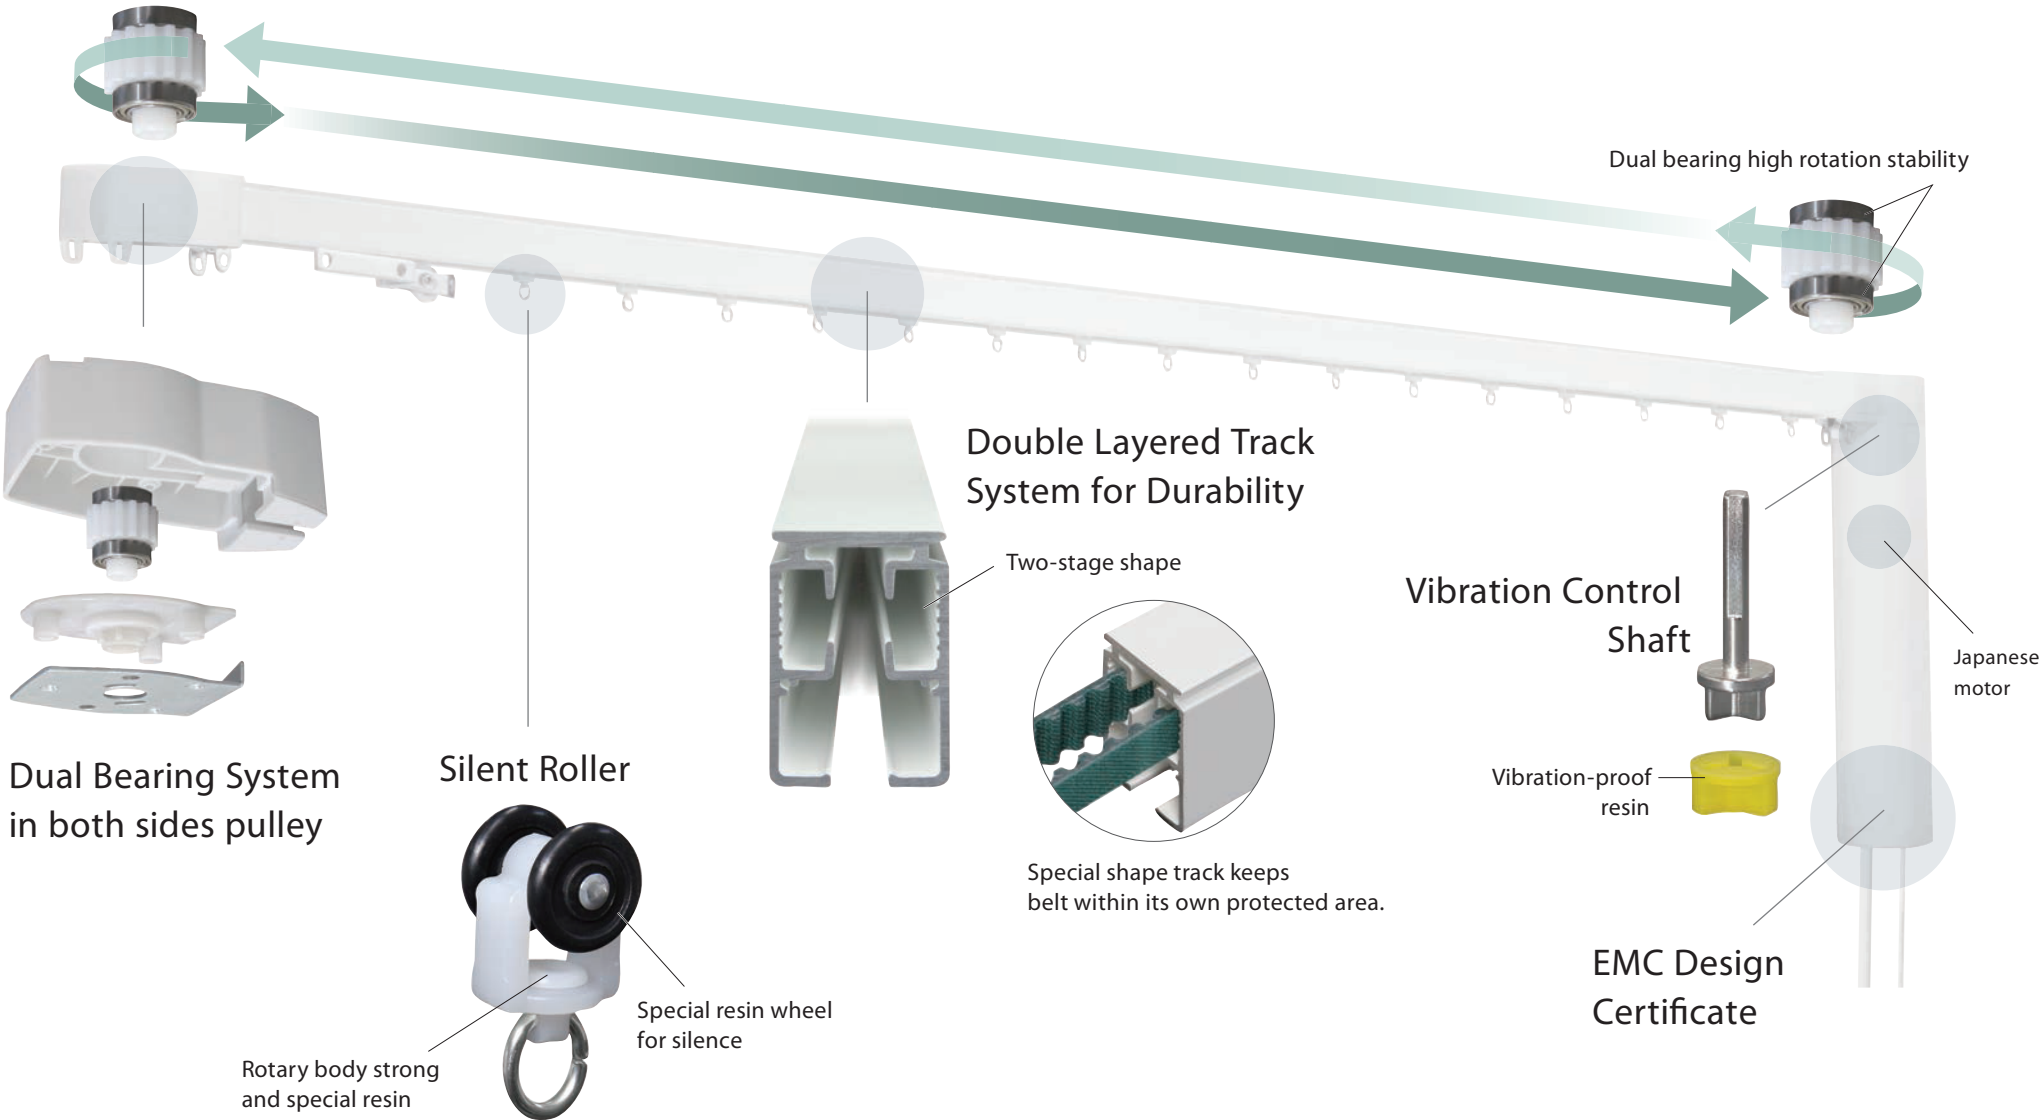

TOSO Technology