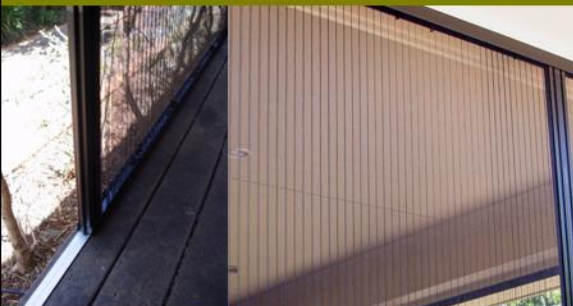

Looks more like a Blind than an Insect Screen

Innovative Concept of Living

Monarch Plus Fully Retracted

Protection All Year Round

Protection from insects in seconds

FREE CALL 1300 MOZZIE

1300 6 6 9 9 4 3

www.screenit.net.au